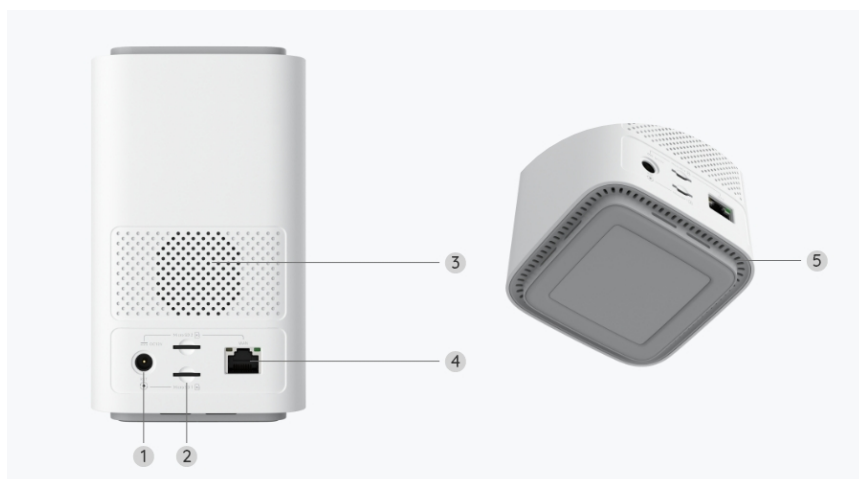

1. DC Input Port
2. microSD Card Slot
3. Speaker
4. LAN Port
5. Vent