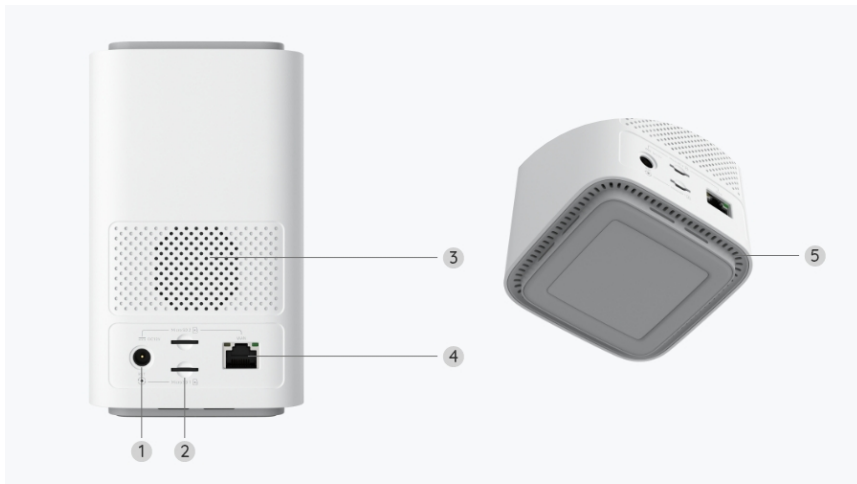

**Specifications**

<b>Video &amp; Audio</b>	
Image Sensor	1/2.7" CMOS Sensor
Video Resolution	Default: 2560 x 1920 (5.0 megapixels) at 20 frames/sec
Lens	f=2.8 - 8mm F=1.6, with IR cut
Video Compression	H.264
Field of View	<ul style="list-style-type: none"> <li>• Horizontal: 48°- 90°</li> <li>• Vertical: 37°- 68°</li> </ul>
Zoom Mode	3X optical zoom
Color Night Vision	Spotlights: 4pcs/2.7W/6500K
Infrared Night Vision	Up to 12 meters (40ft) (LED: 12pcs/14mil/850nm)
Frame Rate	
Code Rate	

Audio	Two-Way Audio
<b>Power Requirements</b>	
DC Power	DC 12.0V 1A, <12W
<b>Interface</b>	
Power	DC power port
Ethernet	One 10M/100Mbps RJ45
microSD Card Slot	
Reset Button	
Audio In/Out	
<b>Software Features</b>	
Browsers Supported	Edge, Chrome, Firefox, Safari
OS Supported	PC: Windows, Mac OS; Smartphone: iOS, Android
Protocols & Standards	
Maximal User Access	HTTP, HTTPS, SSL, TCP/IP, UDP, UPnP, RTSP, RTMP, SMTP, NTP, DHCP, DNS, DDNS, P2P, FTP
<b>Other Features</b>	
Smart Alarm	
Recording Modes	
Time Lapse	
Smart Home Compatibility	
<b>Pan &amp; Tilt</b>	
PT Angle(Max.)	Pan: 355°, Tilt: 50°
Preset	
Power-off Memory Function	
Auto Tracking	YES
<b>Wi-Fi</b>	
Wireless Standard	IEEE 802.11a/b/g/n

## Gallery & Specs

1. Button
2. Indicator Light
3. Vent

1. DC Input Port
2. microSD Card Slot
3. Speaker
4. LAN Port
5. Vent

1. Daylight Sensor
2. Spotlights
3. Lens
4. IR LEDs
5. Status LED

1. microSD Card Slot
2. Power
3. Network
4. Power Cable
5. Speaker