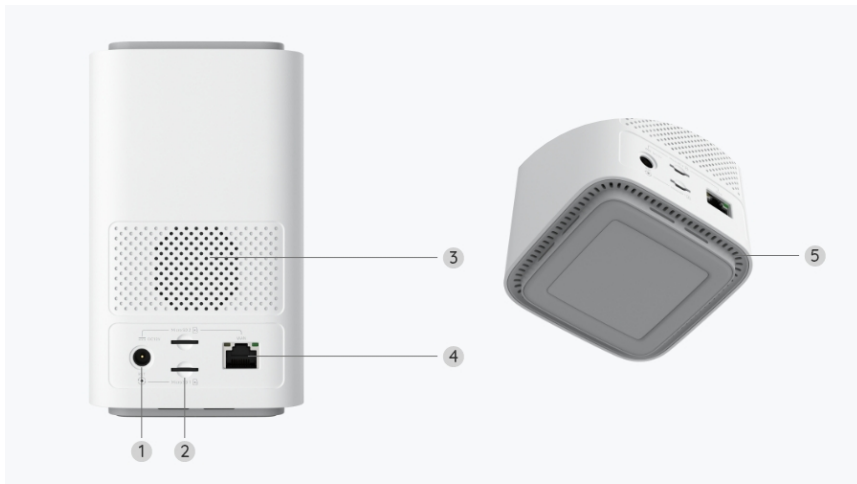

- 4K 8MP Ultra HD
- Built-in 64GB microSD card
- Endless solar power
- Easy & Flexible Installation

Specifications

Video & Audio	
Image Sensor	1/2.7"CMOS sensor
Resolution	3840 x 2160 (8 megapixels) @15fps
Video Compression	H.265
Field of View	Horizontal: 105° Vertical: 55° Diagonal: 125°
Infrared Night Vision	Up to 10 meters (33ft); LED: 8pcs/1.1w/850nm (Auto-switching with IR-cut filter)
Color Night Vision	Spotlights: 2pcs/2w/6500k
Frame Rate	Mainstream: 10fps - 15fps (default: 15fps) Substream: 10fps - 15fps (default: 15fps)
Code Rate	

	Mainstream: 1024Kbps - 4096Kbps (default: 3072Kbps) Substream: 64Kbps - 672Kbps (default: 672Kbps)
Audio	Two-way audio
Power	
Battery	21.6Wh rechargeable battery (Battery life varies based on settings, usage & temperature)
Solar	Reolink Solar Panel
Interface	
Power Port	USB Type-C port
SD Card Slot	Supports Max. 128GB microSD card
Reset Button	YES
Audio In/Out	Built-in microphone and speaker
Wi-Fi	
Wireless Standard	IEEE 802.11 a/b/g/n
Operating Frequency	2.4GHz/5GHz
Wireless Security	WPA/WPA2
Software	
OS Supported	PC: Windows, Mac OS; Smartphone: iOS, Android
Protocols & Standards	SSL, TCP/IP, UDP, UPNP, SMTP, NTP, P2P
User Access	Max. 12 simultaneous streams (2 main & 10 sub streams)
Other Features	
Smart Alarm	PIR detection; person detection; vehicle detection; pet detection
PIR Detection Distance	Adjustable up to 10m (33ft)
PIR Detection Angle	110° horizontal
Recording Modes	Triggered recording

Gallery & Specs

1. Button
2. Indicator Light
3. Vent

1. DC Input Port
2. microSD Card Slot
3. Speaker
4. LAN Port
5. Vent

1. Built-in Mic
2. Infrared LEDs
3. Lens
4. PIR Sensor
5. Spotlight
6. Daylight Sensor
7. microSD Card Slot
8. Power Switch
9. Speaker
10. USB-C Port
11. Bracket