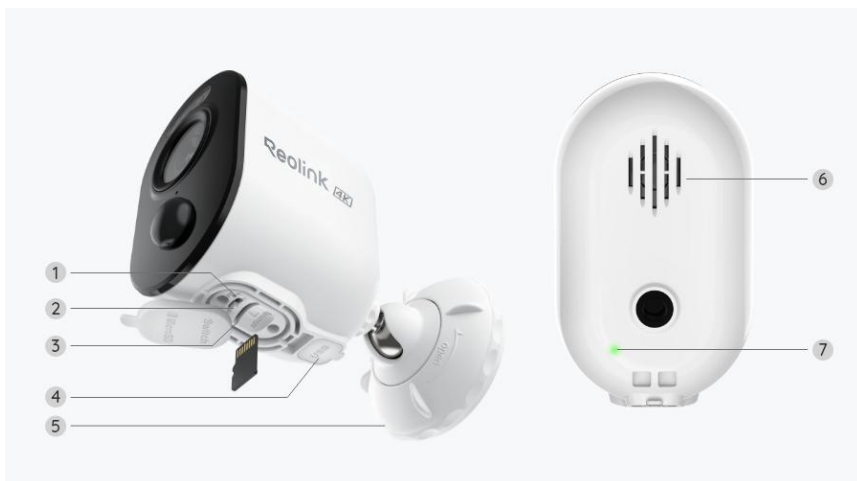

Audio	Two-way audio
<b>Power</b>	
Battery	21.6Wh rechargeable battery (Battery life varies based on settings, usage & temperature.)
Solar	Reolink Solar Panel
<b>Interface</b>	
Power Port	USB Type-C port
SD Card Slot	Supports Max.128GB microSD card
Reset Button	YES
Audio In/Out	Built-in microphone and speaker
<b>Wi-Fi</b>	
Wireless Standard	IEEE 802.11 a/b/g/n
Operating Frequency	2.4GHz/5GHz
Wireless Security	WPA/WPA2
<b>Software</b>	
OS Supported	PC: Windows, Mac OS; Smartphone: iOS, Android
Protocols & Standards	SSL, TCP/IP, UDP, UPNP, SMTP, NTP, P2P
User Access	Max. 12 simultaneous streams (2 main & 10 sub streams)
<b>Other Features</b>	
Smart Alarm	PIR detection; person detection; vehicle detection; animal detection
PIR Detecting Distance	Adjustable up to 10m (33ft)
PIR Detecting Angle	100° horizontal
Recording Modes	Triggered recording
Time Lapse	YES
Smart Home Compatibility	Google Assistant; Alxea

## Gallery & Specs

1. Button
2. Indicator Light
3. Vent

1. DC Input Port
2. microSD Card Slot
3. Speaker
4. LAN Port
5. Vent

1. Status LED
2. Spotlight
3. IR LEDs
4. Lens
5. Daylight Sensor
6. Built-in Microphone
7. Built-in PIR Sensor

1. Reset Hole
2. Power Switch
3. microSD Card Slot
4. USB-C Port
5. Mount
6. Speaker
7. Battery Status LED