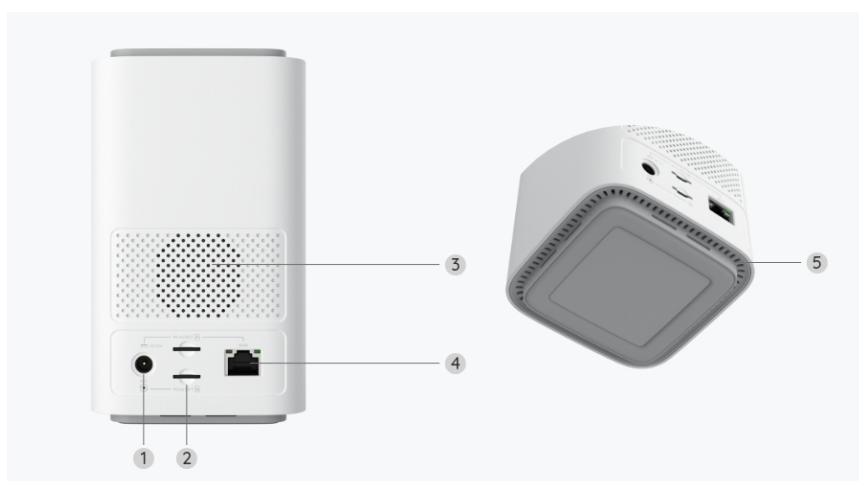

1. DC Input Port
2. microSD Card Slot
3. Speaker
4. LAN Port
5. Vent